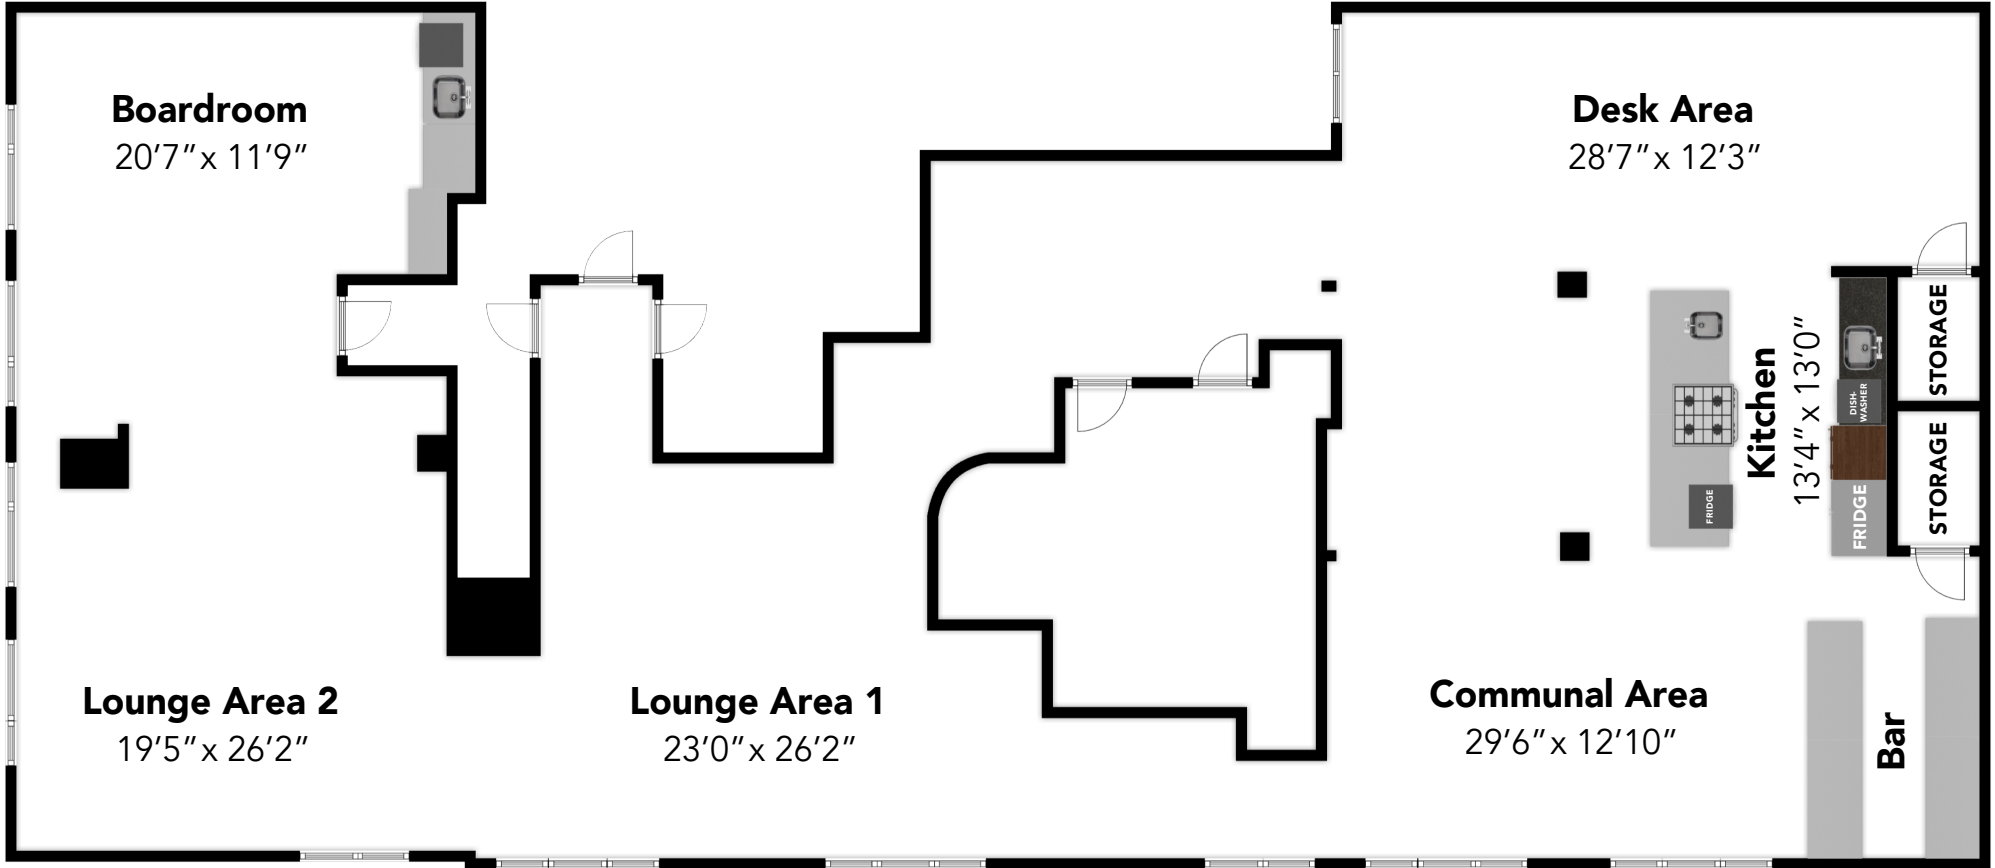

Desk Area

28'7" x 12'3"

Kitchen

13'4" x 13'0"

Bar

Communal Area

29'6" x 12'10"

Boardroom

20'7" x 11'9"

Lounge Area 1

23'0" x 26'2"

Lounge Area 2

19'5" x 26'2"

Boardroom
20'7" x 11'9"

Lounge Area 2
19'5" x 26'2"

Lounge Area 1
23'0" x 26'2"

Desk Area
28'7" x 12'3"

Communal Area
29'6" x 12'10"

Kitchen
13'4" x 13'0"

Bar

STORAGE

STORAGE

FRIDGE

FRIDGE