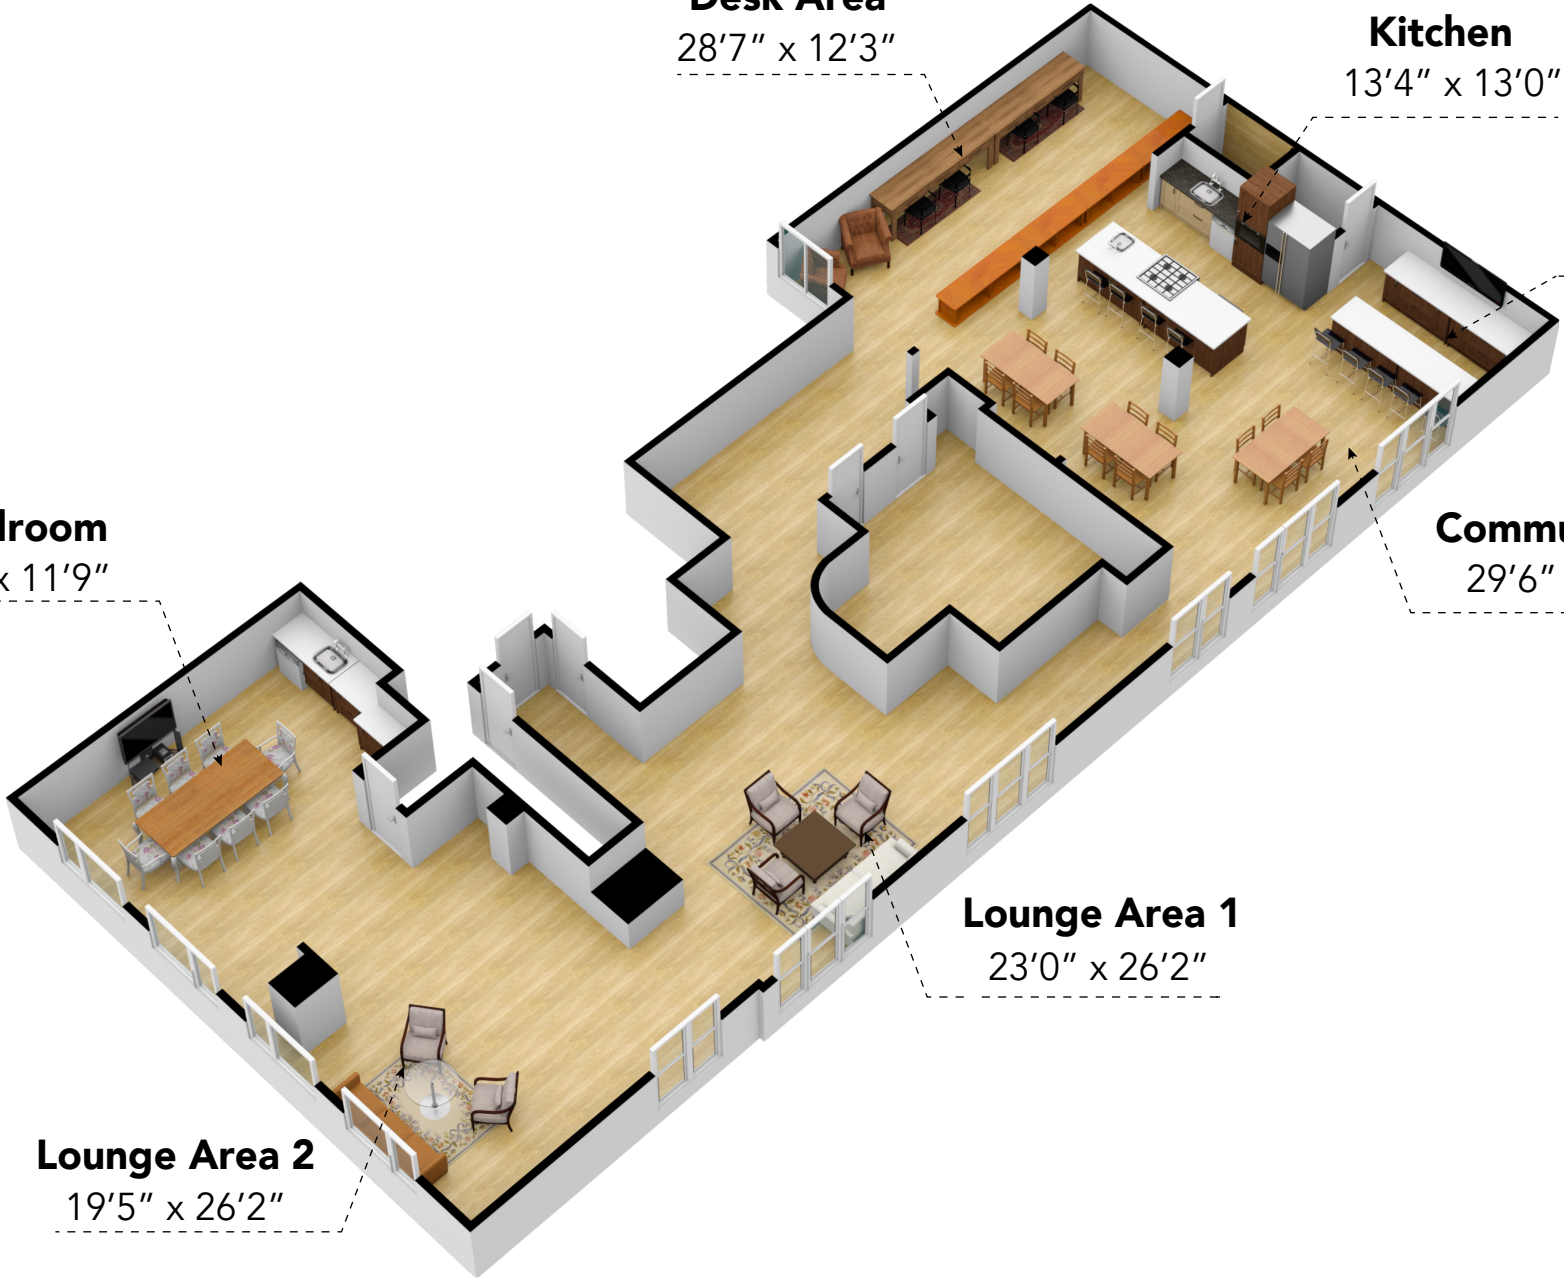

Desk Area

28'7" x 12'3"

Kitchen

13'4" x 13'0"

Bar

Communal Area

29'6" x 12'10"

Boardroom

20'7" x 11'9"

Lounge Area 1

23'0" x 26'2"

Lounge Area 2

19'5" x 26'2"

Boardroom
20'7" x 11'9"

Lounge Area 2
19'5" x 26'2"

Lounge Area 1
23'0" x 26'2"

Desk Area
28'7" x 12'3"

Communal Area
29'6" x 12'10"

Kitchen
13'4" x 13'0"

Bar

STORAGE

STORAGE

FRIDGE

FRIDGE

DISH WASHER